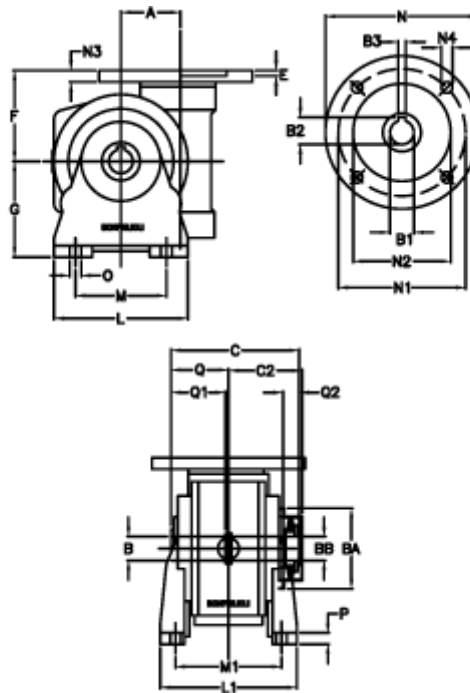

Data Sheet

Article number: 390204901432836
 Description: Worm Gear with Torque Limiter
 VF 49-L2-V-14 P71B14

Measures

a = 49.50	C2 = 63,5	M1 = 98.5	Q = 51.0
B = 25	Description = VF 49V-xx-71B14	N = 105	Q1 = 41
B1 E7 = 14	E = 3.0	N1 = 85	Q2 = 15
B2 = 16.3	F = 70	N2 = 70	
B3 H9 = 5	g = 82	N3 = 10.5	
BA = 63	L = 110	N4 = 6,5	
BB H7 = 14	L1 = 124.0	O = 8.5	
C = 105	m = 63	P = 12	